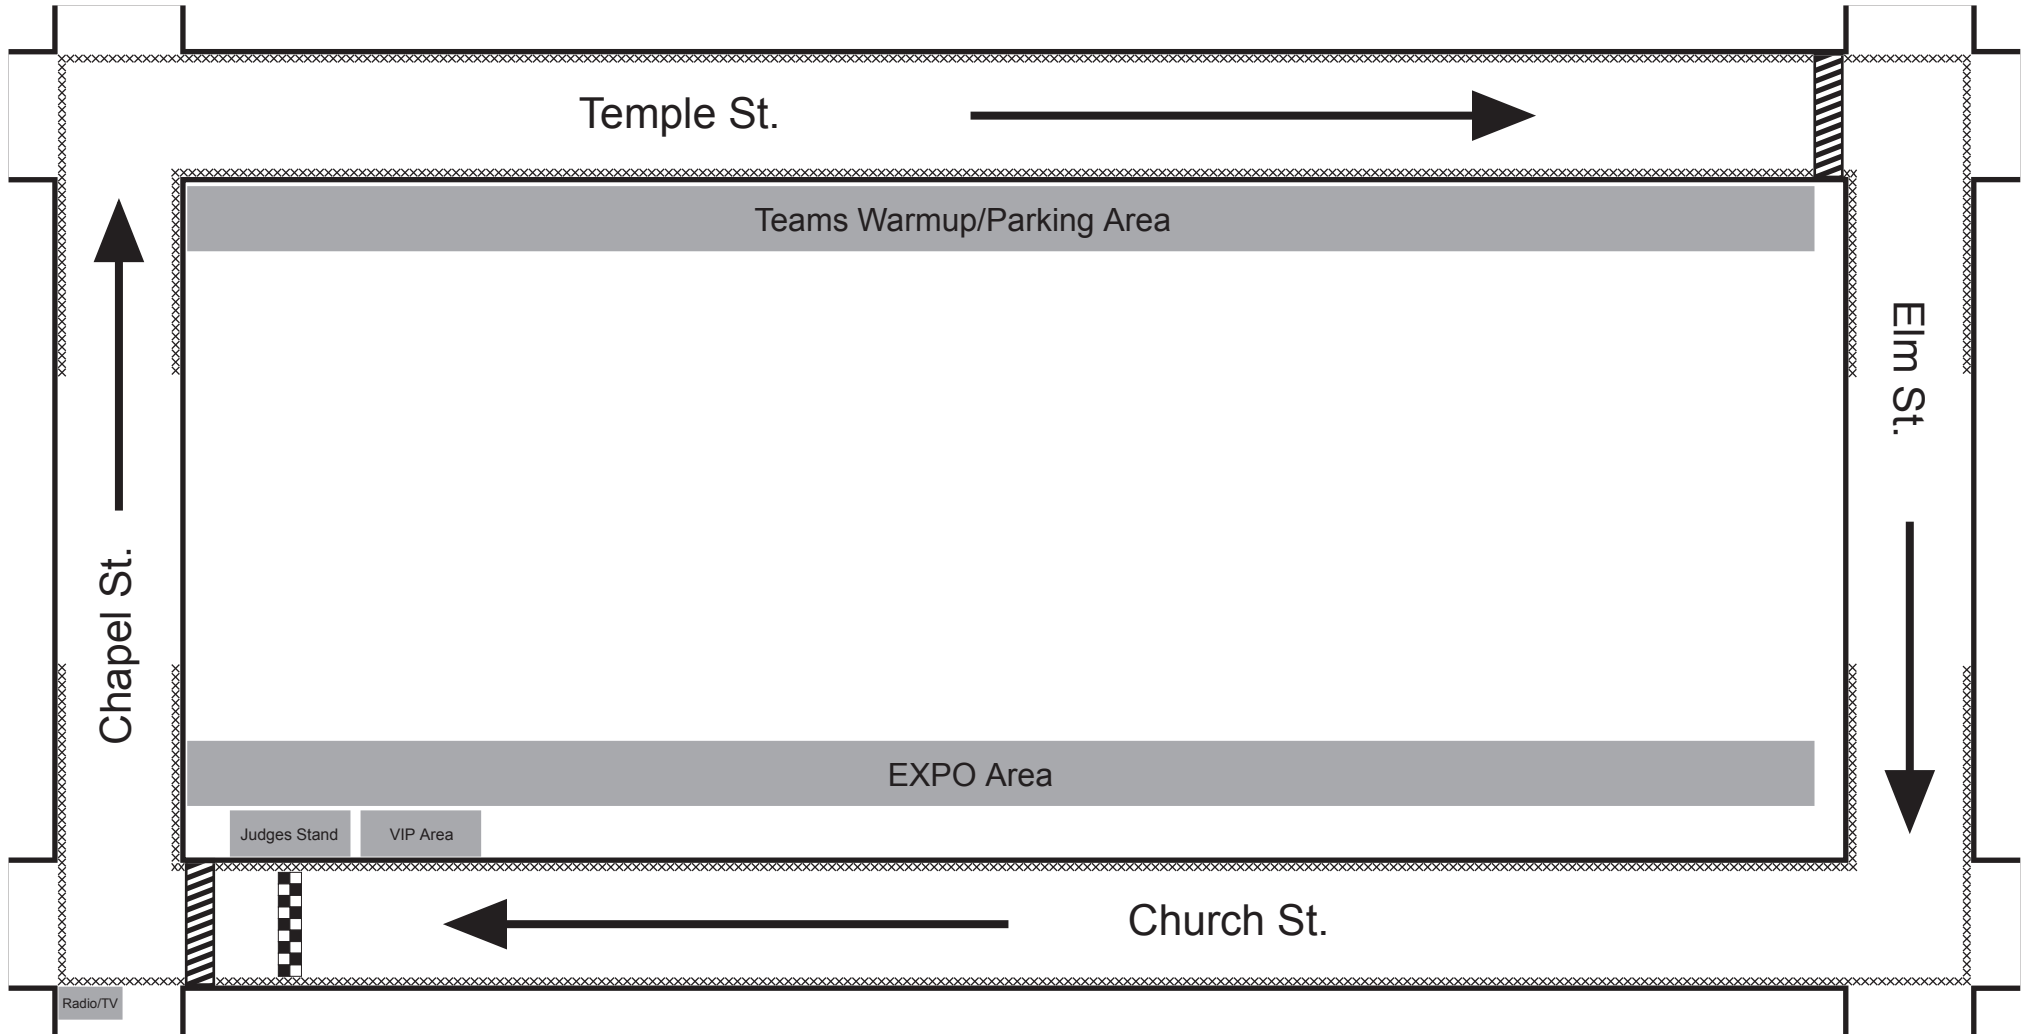

Stage One

New Haven

International Professional Bicycle Race

Friday, May 20, 2005

- Criterium in Downtown New Haven
- 6:15 PM Start
- 7:30 PM Finish
- 70K
- Pro, 1/2 Invited Teams

xxxxxx Fencing

////// Spectator Crossing Zone

Start/Finish Line

→ Race Route & Direction